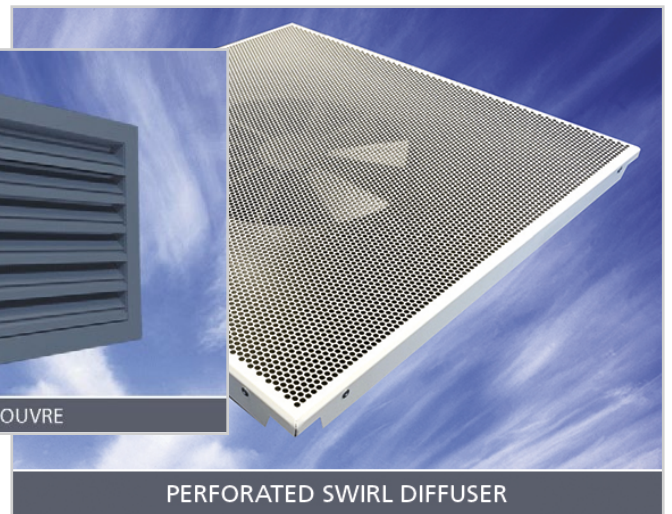

Colman grilles, diffusers and louvres have been installed on numerous projects including The Royal Albert Dock Development (far left) and The Alliance Manchester Business School with new projects for 2019 including Mercedes Benz in Stockport and the Aloft Hotel in Aberdeen.

If you would like information on our projects and the products used in them, please contact us.