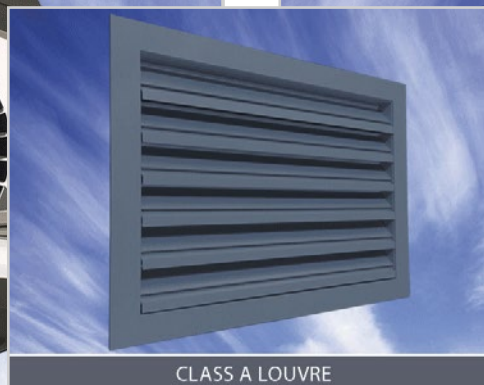

Colman grilles, diffusers and louvres have been installed on numerous projects including The Royal Albert Dock Development (far left) and The Alliance Manchester Business School with new projects for 2019 including Mercedes Benz in Stockport and the Aloft Hotel in Aberdeen.

If you would like information on our projects and the products used in them, please contact us.