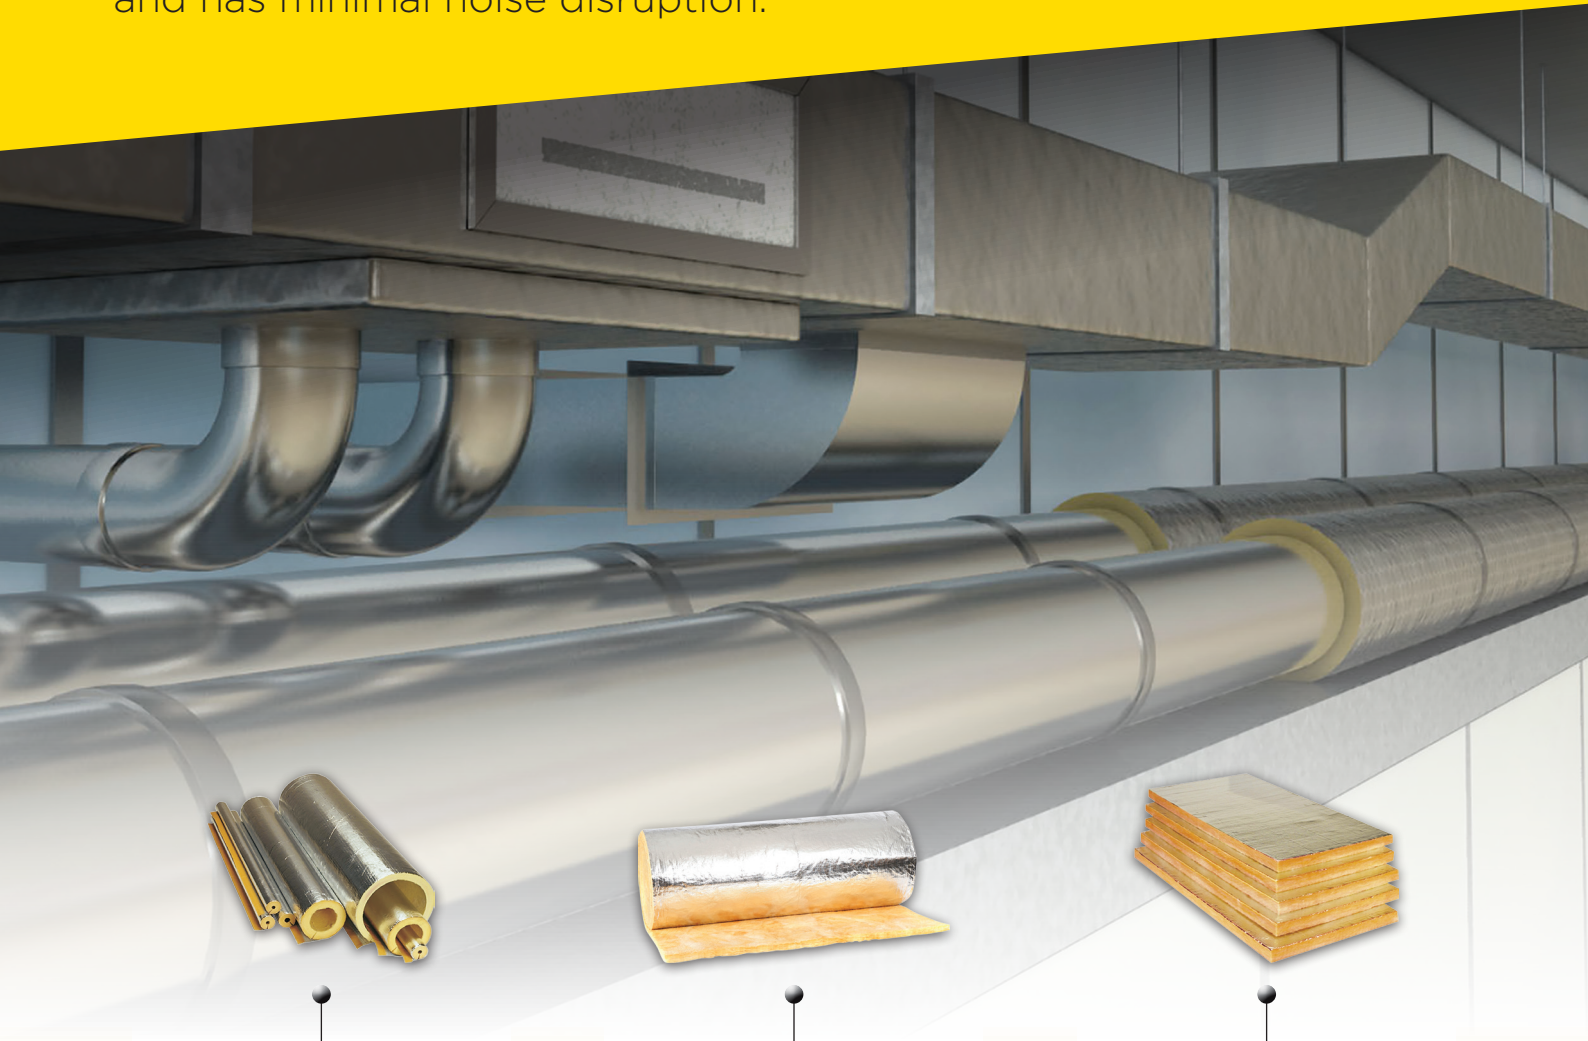

PROVEN INSULATION SOLUTIONS FOR HVAC

Glass wool solutions for pipes and ductwork, to help ensure the building is thermally protected, fire safe and has minimal noise disruption.

CLIMPIPE

Lightweight pre-formed 'snap on' sections for pipe insulation, with a reinforced aluminium foil facing.

CLIMCOVER ROLLS

Provide a lightweight and cost effective thermal and acoustic insulation for all shapes of metal ductwork.

CLIMCOVER SLABS

Lightweight, rigid glass wool slabs providing thermal and acoustic insulation for rectangular ductwork.