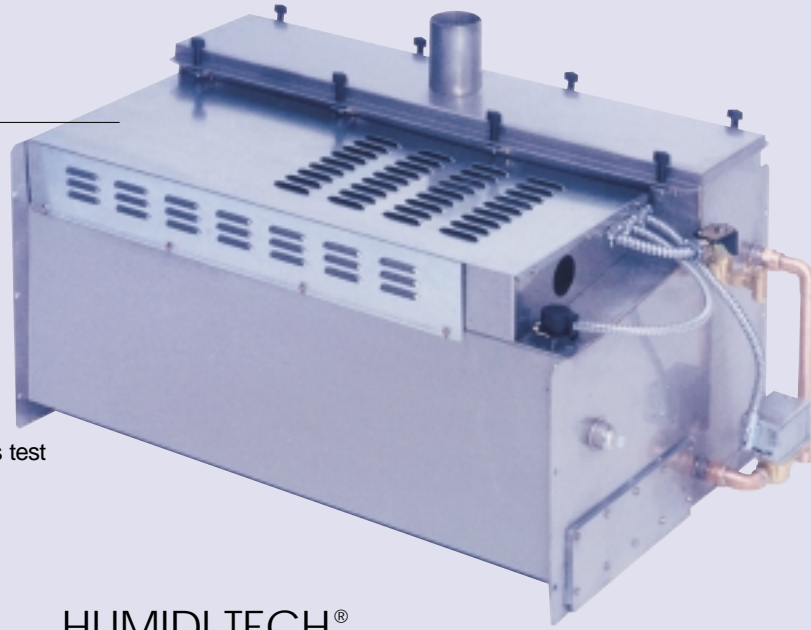

### VAPORSTREAM<sup>®</sup> MODEL VLC

Long-lasting and trouble-free humidification system operating at minimal cost. It has been designed to meet a wide range of humidification demands.

- Microprocessor controlled to provide stringent tolerances
- Low absorption distance
- Broad capacity range
- Operates with any type of water
- Environmentally friendly, no sacrificial parts
- All stainless steel construction
- Variety of mounting options and control systems
- Preventative maintenance with simple operation self-diagnostics test
- Uses any DRI-STEEM dispersion system

### HUMIDI-TECH<sup>®</sup>

Compact, cabinet-style humidifier designed for efficiency and reliability in both forced-air duct systems or area-type humidification.

It is perfect for both new construction and retro-fit applications.

- Available with microprocessor or electronic control
- Economical to operate, no sacrificial parts
- Easy to install
- Uses a wide variety of DRI-STEEM dispersion options
- Easy-clean stainless steel chamber
- Model available for use with de-ionised water

- All stainless steel construction
- Lightweight construction
- Adaptable to vertical or horizontal ducts
- Modulating steam control valve provides accurate control
- Full range of capacities
- Predictable absorption distance with multiple tube options