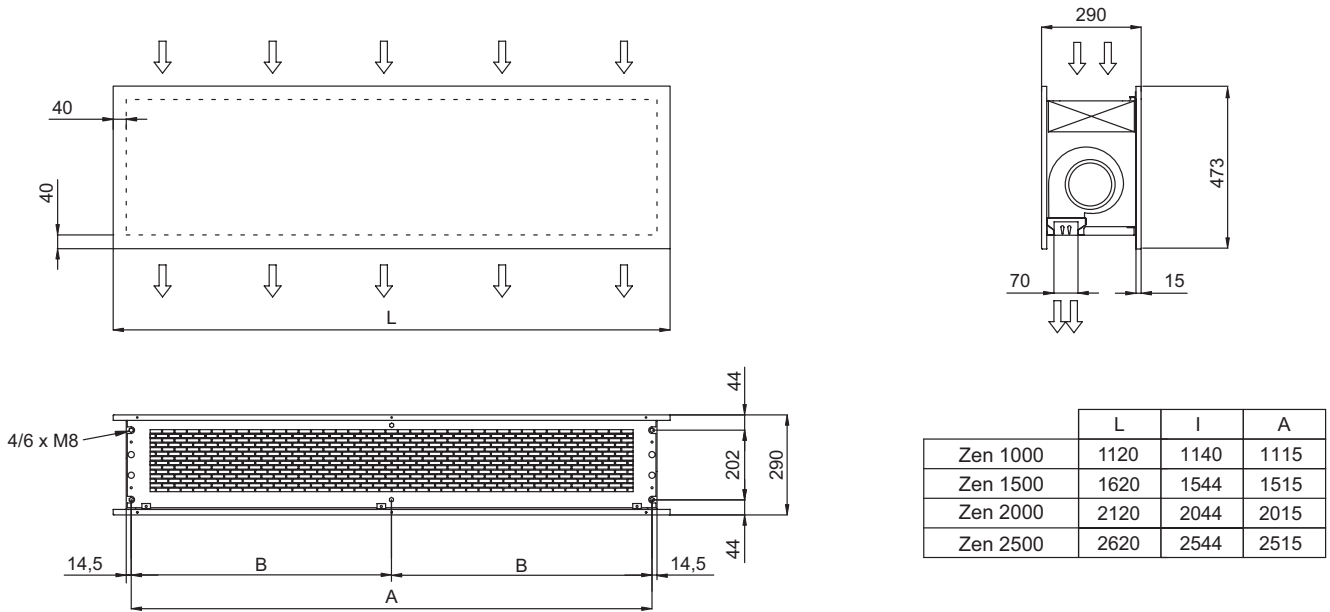

Zen

Dimensions

Examples of customised front panels.